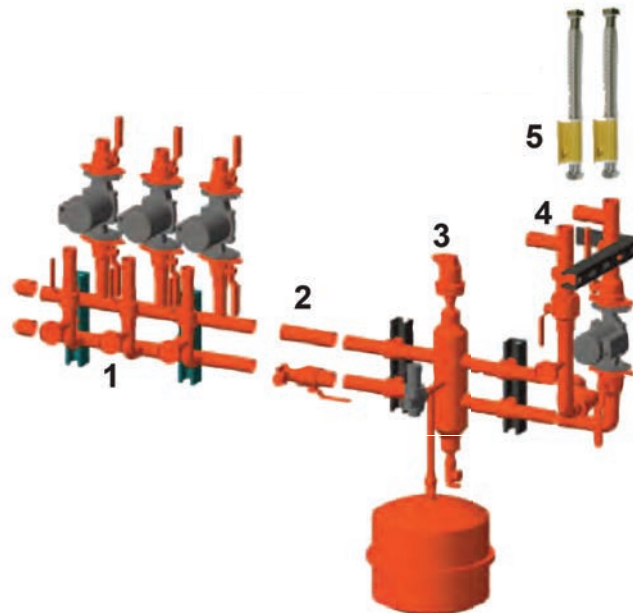

Mini-HYDRO™ Kit - Secondary Zoning With Pumps

Ref #	Part Number	Description	$ Price
Not shown	PHP-AVA 1250	Air Vent	27.00
	PHP-PMPCM-1TSW	1 Zone Pump Component Module - Taco	1,123.30
	PHP-PMPCM-1GSW	1 Zone Pump Component Module - Grundfos	1,141.90
	PHP-PMPCM-2TSW	2 Zone Pump Component Module - Taco	1,899.75
	PHP-PMPCM-2GSW	2 Zone Pump Component Module - Grundfos	1,936.85
1	PHP-PMPCM-3TSW	3 Zone Pump Component Module - Taco	2,714.60
	PHP-PMPCM-3GSW	3 Zone Pump Component Module - Grundfos	2,770.40
	PHP-PMPCM-1LPSW	1 Zone Pump Component Module w/out Pump	707.85
	PHP-PMPCM-2LPSW	2 Zone Pump Component Module w/out Pump	1,092.65
	PHP-PMPCM-3LPSW	3 Zone Pump Component Module w/out Pump	1,513.15
2	PHP-MSEP-1250SW KIT	Pump Module Adapter Kit. Includ.: End Caps w/Plugs, Shutoff w/ Purge Valve	236.30
Not shown	PHP-PMJBENDSW	"J" Bend Kit, 1 Short Bend, 1 Long Bend	130.80
3	PHP-MSEPPLUS-1250	1 1/4" Mini-Sep Plus	1308.40
	PHP-MSEP-BCG	Primary Loop Kit Includs. Taps for indirect water tank connection, and Grundfos Pump (UPS15-58FC or Taco) R-MSF1-IFC pump.	1,630.80
4	PHP-MSEP-BCT	Primary Loop Kit w/Taps and Taco Pump 00R-MSF1-IFC	1,612.25
	PHP-MSEP-BCLP	Primary Loop Kit w/out Pump	1,163.00
	PHP-SWC-1250-18	1 1/4" Stainless Steel Flex Connector w/Sweat Adapters 18"	152.70
5	PHP-SWC-1250-24	1 1/4" Stainless Steel Flex Connector w/Sweat Adapters 24"	165.95

**FOR INFORMATION OR A QUOTE, CALL
RICK LAMPERT or JORDAN HATTIG (503) 445-4188
www.pppinc.net/price-list.html**

802 SE 199th Ave., Portland, Oregon 97233
(503) 445-4188 FAX: (503) 445-4187

Rev K 06-18